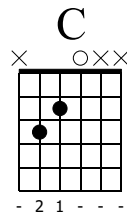

Zombie

Cranberries

Tabbed by Loïc Tézéas

♩ = 70

Musical notation for the first system, including a treble clef, a key signature of one sharp (F#), a 4/4 time signature, and a guitar tablature line with fret numbers 0 and 3.

1-3.

Musical notation for the second system, including a treble clef, a key signature of one sharp (F#), a 4/4 time signature, and a guitar tablature line with fret numbers 0, 2, and 3.

4.

Musical notation for the third system, including a treble clef, a key signature of one sharp (F#), a 4/4 time signature, and a guitar tablature line with fret numbers 7, 8, 5, 3, 5, (5), 2, 3, 3, 0.

Mélodie tuu tuu après le refrain

Musical notation for the fourth system, including a treble clef, a key signature of one sharp (F#), a 4/4 time signature, and a guitar tablature line with fret numbers 3, 2, 0, 0, 1, 3, 2, 1, 1, 0, 3, 2, 0, 0, 2, 3, 2, 2, 0.