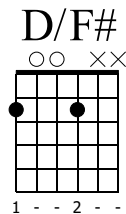

Zombie

Cranberries

Tabbed by Loïc Tézéas

♩ = 70

Musical notation for the first system, including a treble clef, a key signature of one sharp (F#), a 4/4 time signature, and a guitar tablature line with fret numbers 0 and 3.

1-3.

Musical notation for the second system, including a treble clef, a key signature of one sharp (F#), a 4/4 time signature, and a guitar tablature line with fret numbers 0, 2, and 3.

4.

Musical notation for the third system, including a treble clef, a key signature of one sharp (F#), a 4/4 time signature, and a guitar tablature line with fret numbers 7, 8, 5, 3, 5, (5), 2, 3, 3, 0.

Mélodie tuu tuu après le refrain

Musical notation for the fourth system, including a treble clef, a key signature of one sharp (F#), a 4/4 time signature, and a guitar tablature line with fret numbers 3, 2, 0, 0, 1, 3, 2, 1, 1, 0, 3, 2, 0, 0, 2, 3, 2, 2, 0.