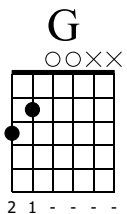

Zombie

Cranberries

Tabbed by Loïc Tézéas

♩ = 70

Musical notation for the first system, including a treble clef, a key signature of one sharp (F#), a 4/4 time signature, and a guitar tablature line with fret numbers 0 and 3.

1-3.

Musical notation for the second system, including a treble clef, a key signature of one sharp (F#), a 4/4 time signature, and a guitar tablature line with fret numbers 0, 2, and 3.

4.

Musical notation for the third system, including a treble clef, a key signature of one sharp (F#), a 4/4 time signature, and a guitar tablature line with fret numbers 7, 8, 5, 3, 5, (5), 2, 3, 3, 0.

Mélodie tuu tuu après le refrain

Musical notation for the fourth system, including a treble clef, a key signature of one sharp (F#), a 4/4 time signature, and a guitar tablature line with fret numbers 3, 2, 0, 0, 1, 3, 2, 1, 1, 0, 3, 2, 0, 0, 2, 3, 2, 2, 0.