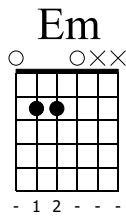

Zombie

Cranberries

Tabbed by Loïc Tézéas

♩ = 70

Musical notation for the first system, including a treble clef, a key signature of one sharp (F#), a 4/4 time signature, and a guitar tablature line with fret numbers 0 and 3.

1-3.

Musical notation for the second system, including a treble clef, a key signature of one sharp (F#), a 4/4 time signature, and a guitar tablature line with fret numbers 0, 2, and 3.

4.

Musical notation for the third system, including a treble clef, a key signature of one sharp (F#), a 4/4 time signature, and a guitar tablature line with fret numbers 7, 8, 5, 3, 5, (5), 2, 3, 3, 0.

Mélodie tuu tuu après le refrain

Musical notation for the fourth system, including a treble clef, a key signature of one sharp (F#), a 4/4 time signature, and a guitar tablature line with fret numbers 3, 2, 0, 0, 1, 3, 2, 1, 1, 0, 3, 2, 0, 0, 2, 3, 2, 2, 0.