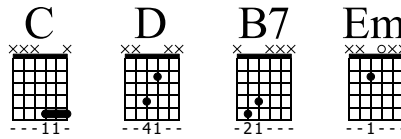

# La Chanson de Prévert

Serge Gainsbourg

Tabbed by Loïc Tézénas

♩ = 134

*Intro*

♩ = <sup>3</sup>♩)

*Couplet*

Em Em G

**Capo. fret 3**

The first system shows the musical notation for the first two measures of the Intro. The treble clef and 4/4 time signature are present. The guitar tablature below shows the fret positions for the strings: 0, 2, 3.

C G

The second system shows the musical notation for the next two measures. The treble clef and 8/8 time signature are present. The guitar tablature below shows the fret positions: 5, 3, 2, 0.

D G

The third system shows the musical notation for the next two measures. The treble clef and #8 time signature are present. The guitar tablature below shows the fret positions: 2, 0, 2, 3, 0, 2, 3, 1, 0, 2, 2.

B7 Em

The fourth system shows the musical notation for the final two measures. The treble clef and #8 time signature are present. The guitar tablature below shows the fret positions: 4, 5, 2, 2.

*Refrain*